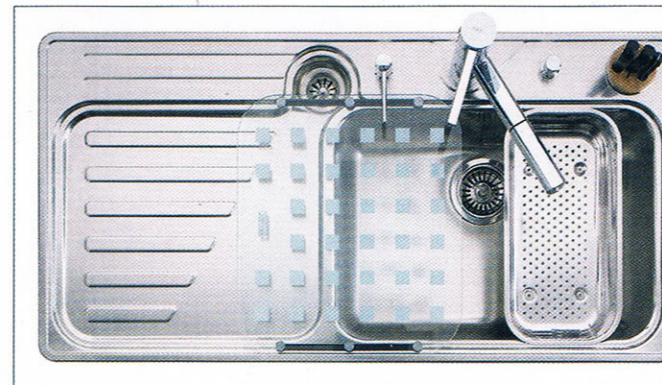

Get the look This 'Time' kitchen is by Lucci Orlandi Designs, available at Snaidero Cucine, and features Modern Whites 'Flora' tiles from The Tile House.

3 THE RIGHT PLATFORM The deep, variegated green of these metro tiles paired with wooden countertops and floors allows for an earthy feeling while keeping the space clean and fresh.

Get the look 'Calacatta Nuvo 5131' marble, price on application, Caesarstone. ▶

Sinking In

Forget what you think you know about this humble fixture. No longer just for washing up, sinks are sexy.

With two drains to ensure that water from drying dishes disappears right away, a knife-holder, a chopping board that transforms into a work surface, and a receptacle that can be used for rinsing dishes, washing vegetables, or removed to create more volume, this is highly evolved convenience. Franke 'Largo Sink LAX614' with left-hand drainer and all accessories (excluding mixers), R11 990, Italtile.